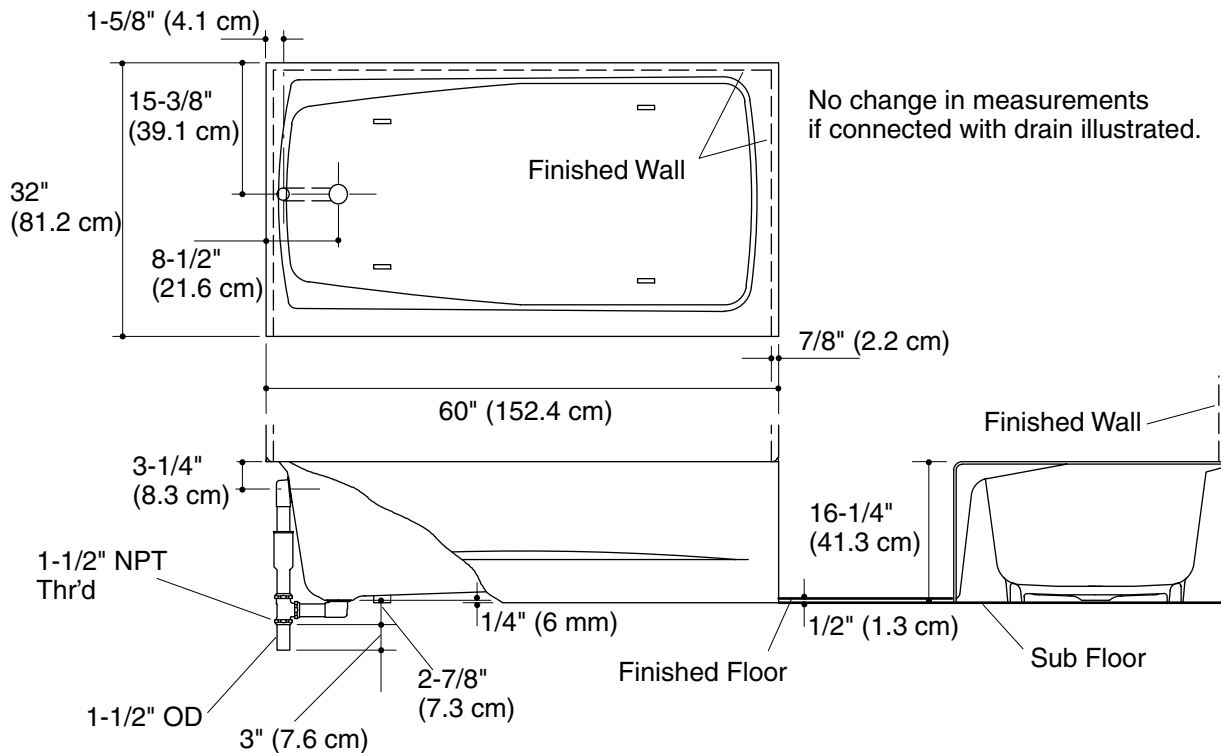

Features

- Cast iron with Safeguard® finish
- ADA compliant when installed with seat at head end
- Left or right drain
- 60" (152.4 cm) x 32" (81.3 cm) x 16-1/4" (41.3 cm)

BATH
K-505
ALSO K-506

ADA

Codes/Standards Applicable

Product Specification

The bath shall be 60" (152.4 cm) in length, 32" (81.3 cm) in width, and 16-1/4" (41.3 cm) in height. The bath shall be made of cast iron and include a Safeguard finish. The bath shall have a left or right drain. The bath shall be ADA compliant when installed with a seat at head end. The bath shall be Kohler Model K-_____-_____.

MENDOTA™

Technical Information

Fixture*:	
Basin area:	
Bathing well	43" (109.2 cm) x 20" (50.8 cm)
Top area	54" (137.2 cm) x 24" (61 cm)
To overflow:	
Water depth	10-7/8" (27.6 cm)
Capacity	45 gal (170.3 L)
Weight	351 lbs (159.2 kg)
* Approximate measurements for comparison only.	

Installation Notes

Install this product according to the installation guide.

Floor support under bath must provide for a minimum of 56 lbs/square foot (275 kg/square meter) loading.

Product Diagram